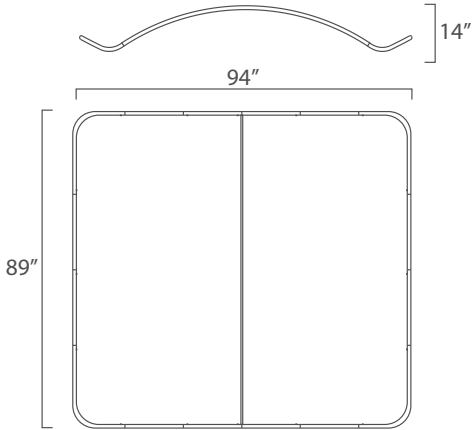

Dimensions

WL-8FT

CURVED

FLAT