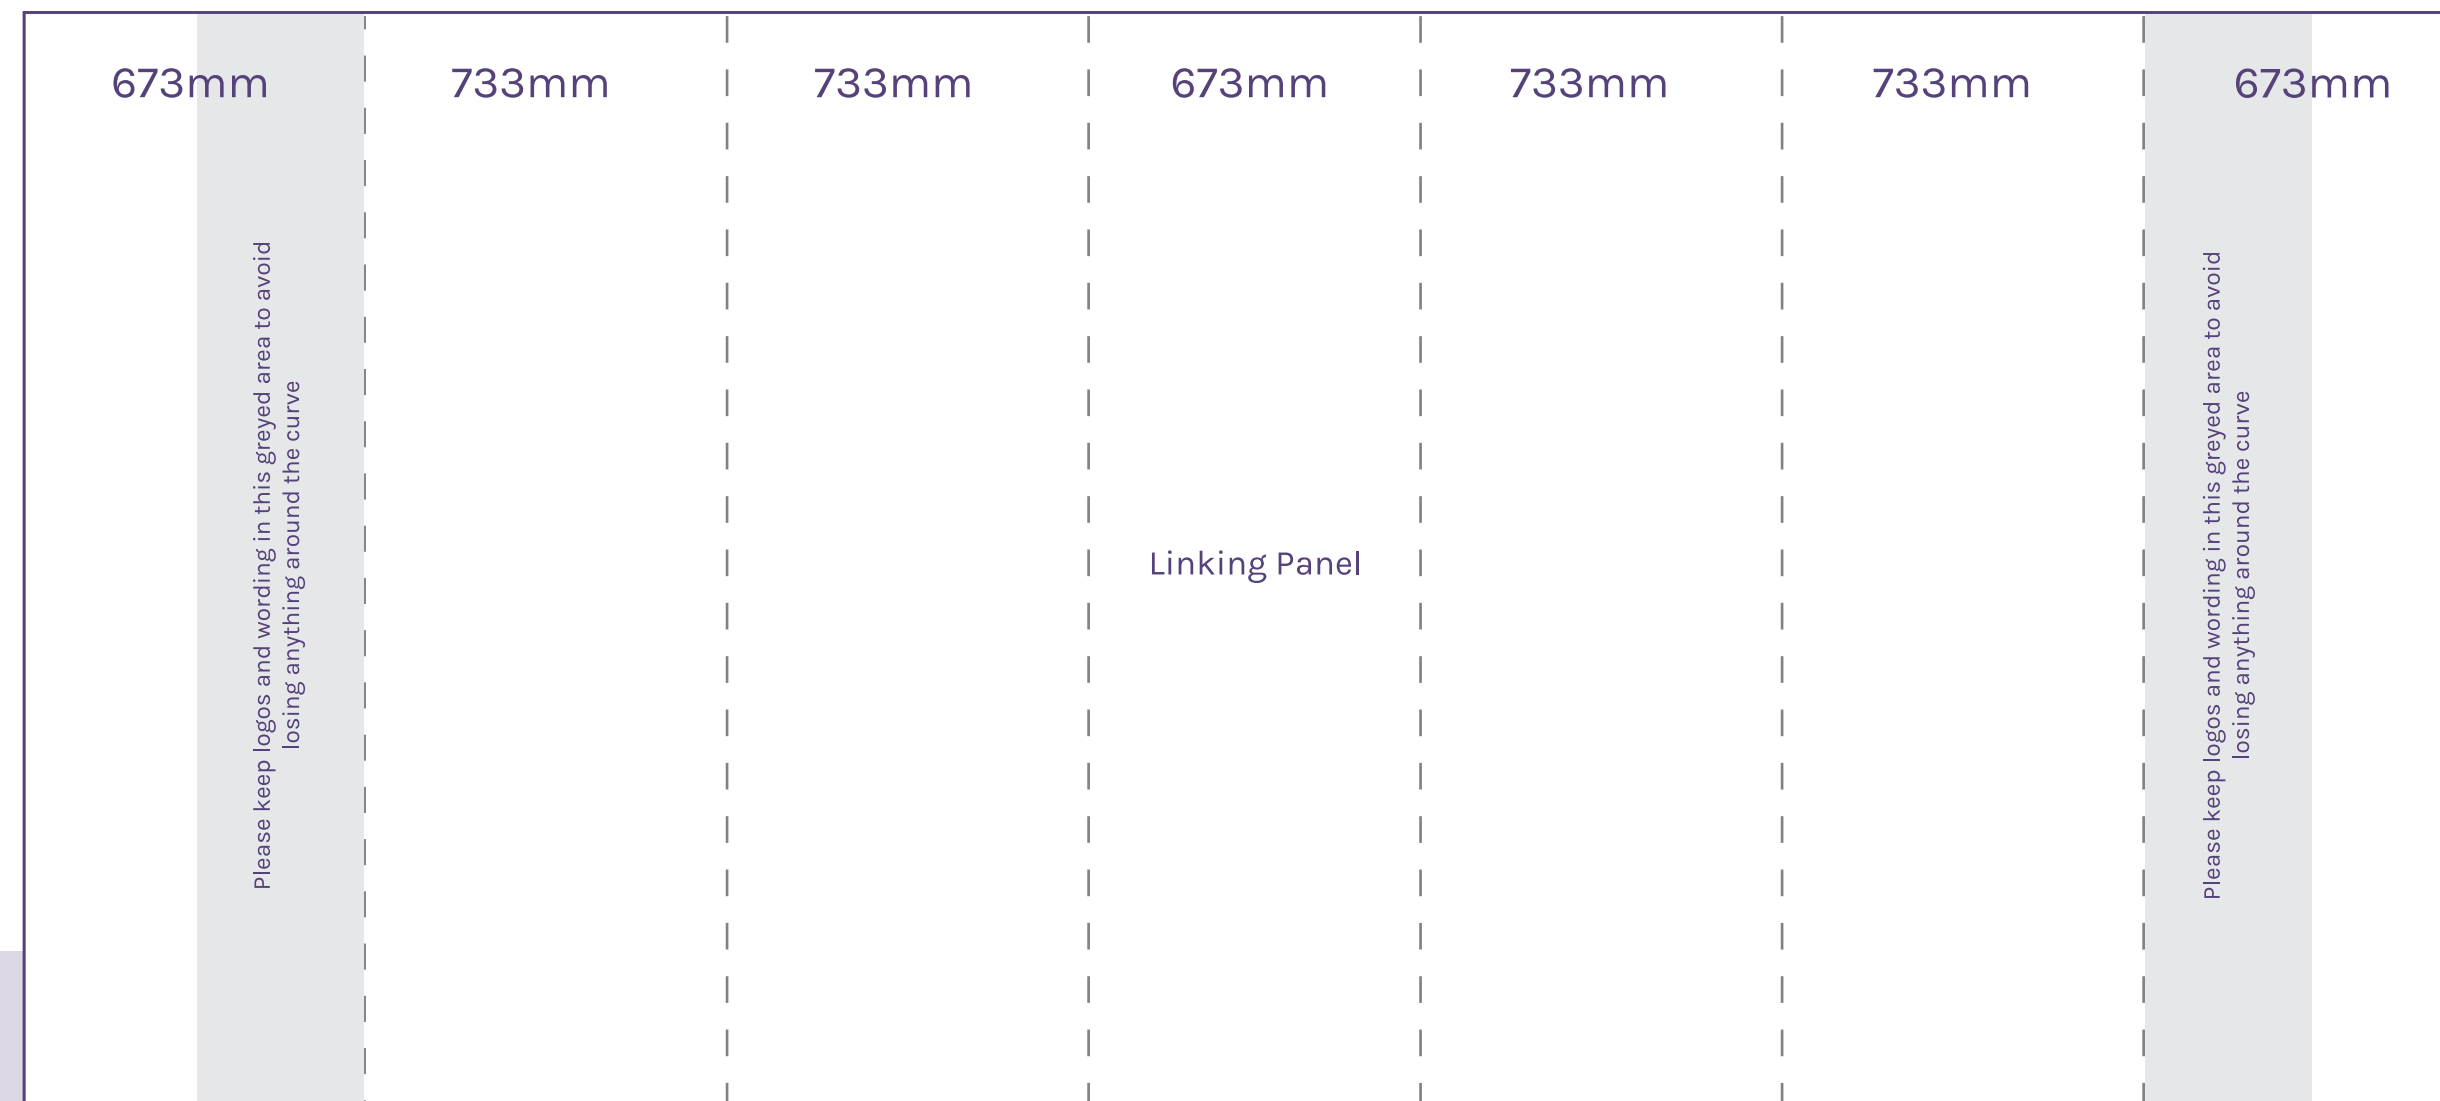

2 x 2 Linked Pop up

Set as 1 file - 4951 (w) x 2240mm (h) finished visual area

- Set artwork to be 25% finished size.
- Supply artwork with 20mm bleed and crop marks.
- Set all images and colours to CMYK, if colour match is required please provide colour references.
- File formats to be either high resolution PDF, or vector formats e.g: PDF, SVG, EPS or AI.
- Images to be minimum 300dpi.
- All fonts to be converted to outlines.
- All layers and special effects to be flattened.
- Ensure solid black is set to C:20 M:20 Y:20 K:100.
- Please try to minimise the amount of type that crosses over each panel break.