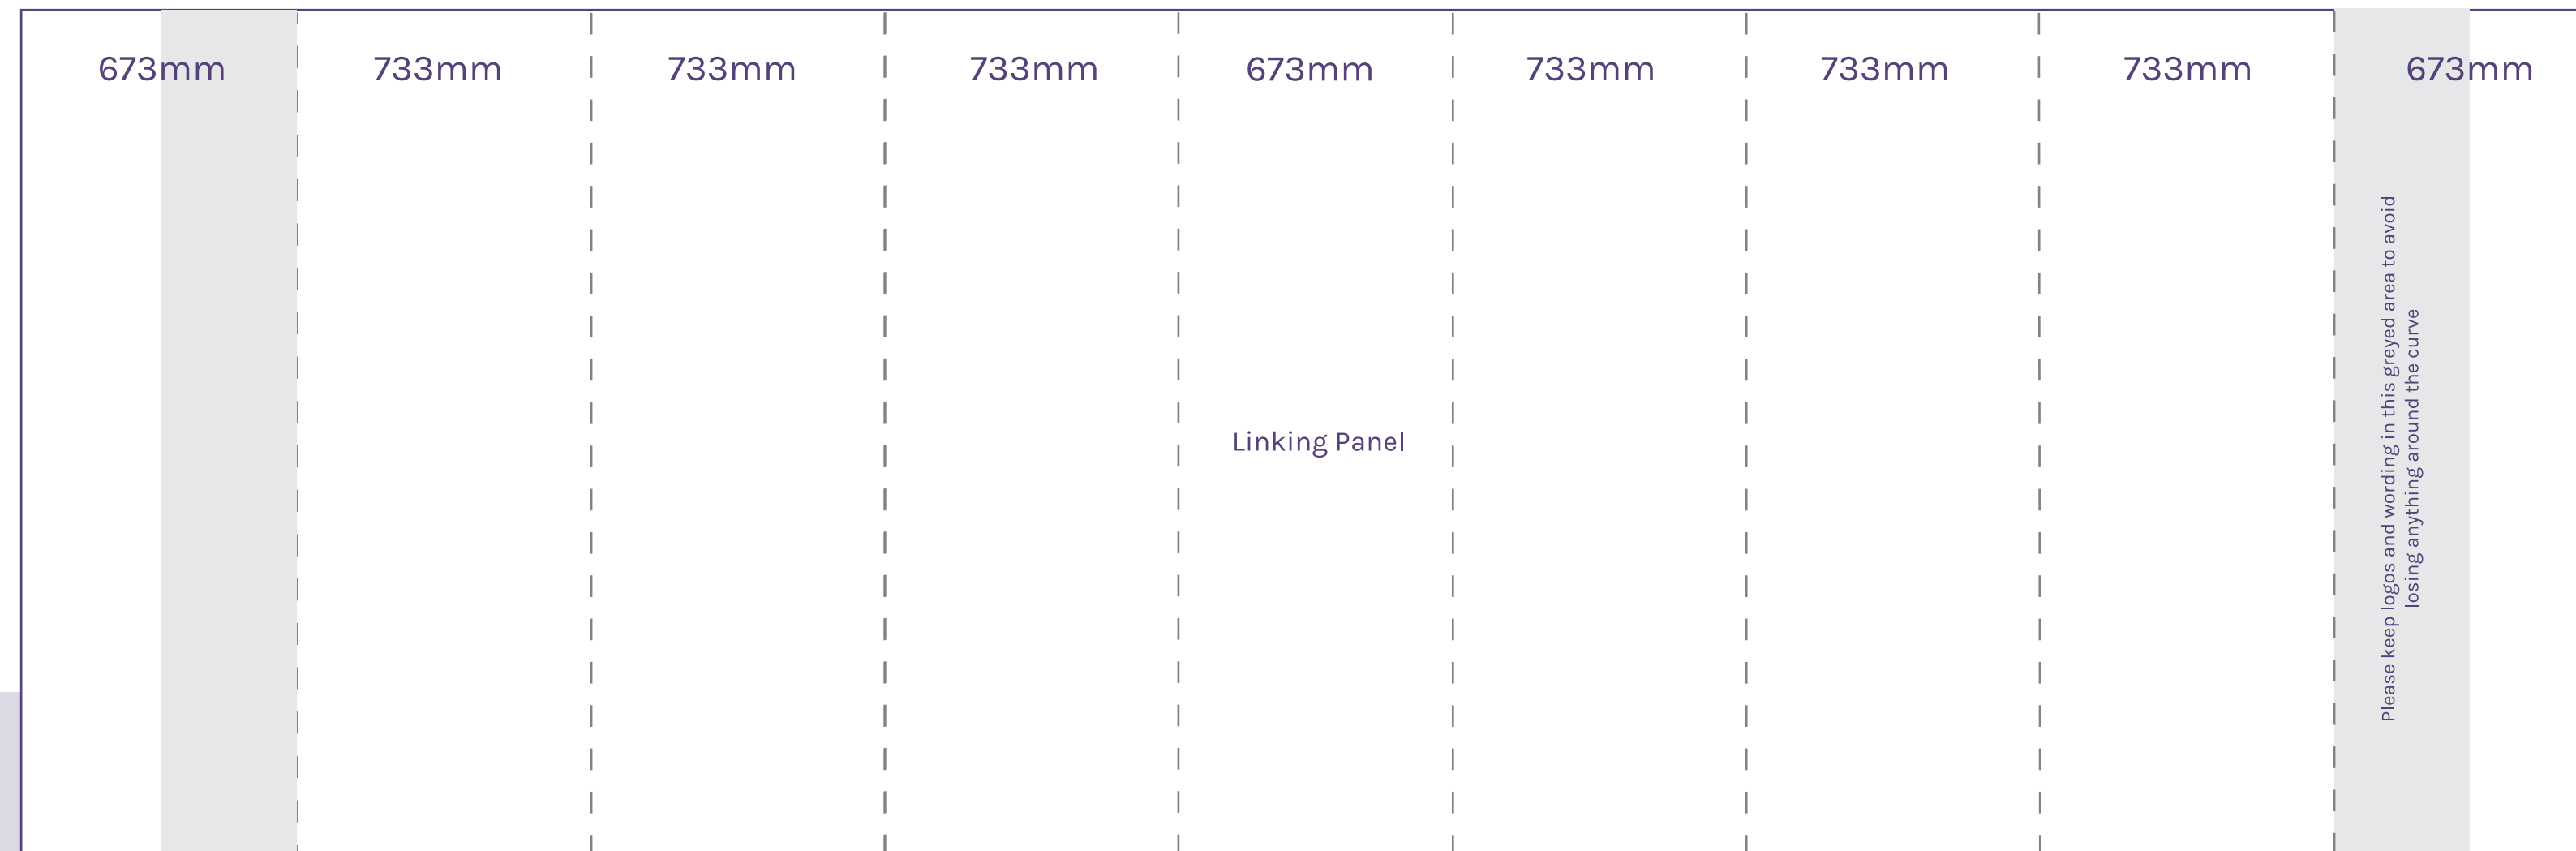

# 3 x 3 Linked Pop up

Set as 1 file - 6073mm (w) x 2240mm (h) finished visual area

- Set artwork to be 25% finished size.
- Supply artwork with 20mm bleed and crop marks.
- Set all images and colours to CMYK, if colour match is required please provide colour references.
- File formats to be either high resolution PDF, or vector formats e.g: PDF, SVG, EPS or AI.
- Images to be minimum 300dpi.
- All fonts to be converted to outlines.
- All layers and special effects to be flattened.
- Ensure solid black is set to C:20 M:20 Y:20 K:100.
- Please try to minimise the amount of type that crosses over each panel break.