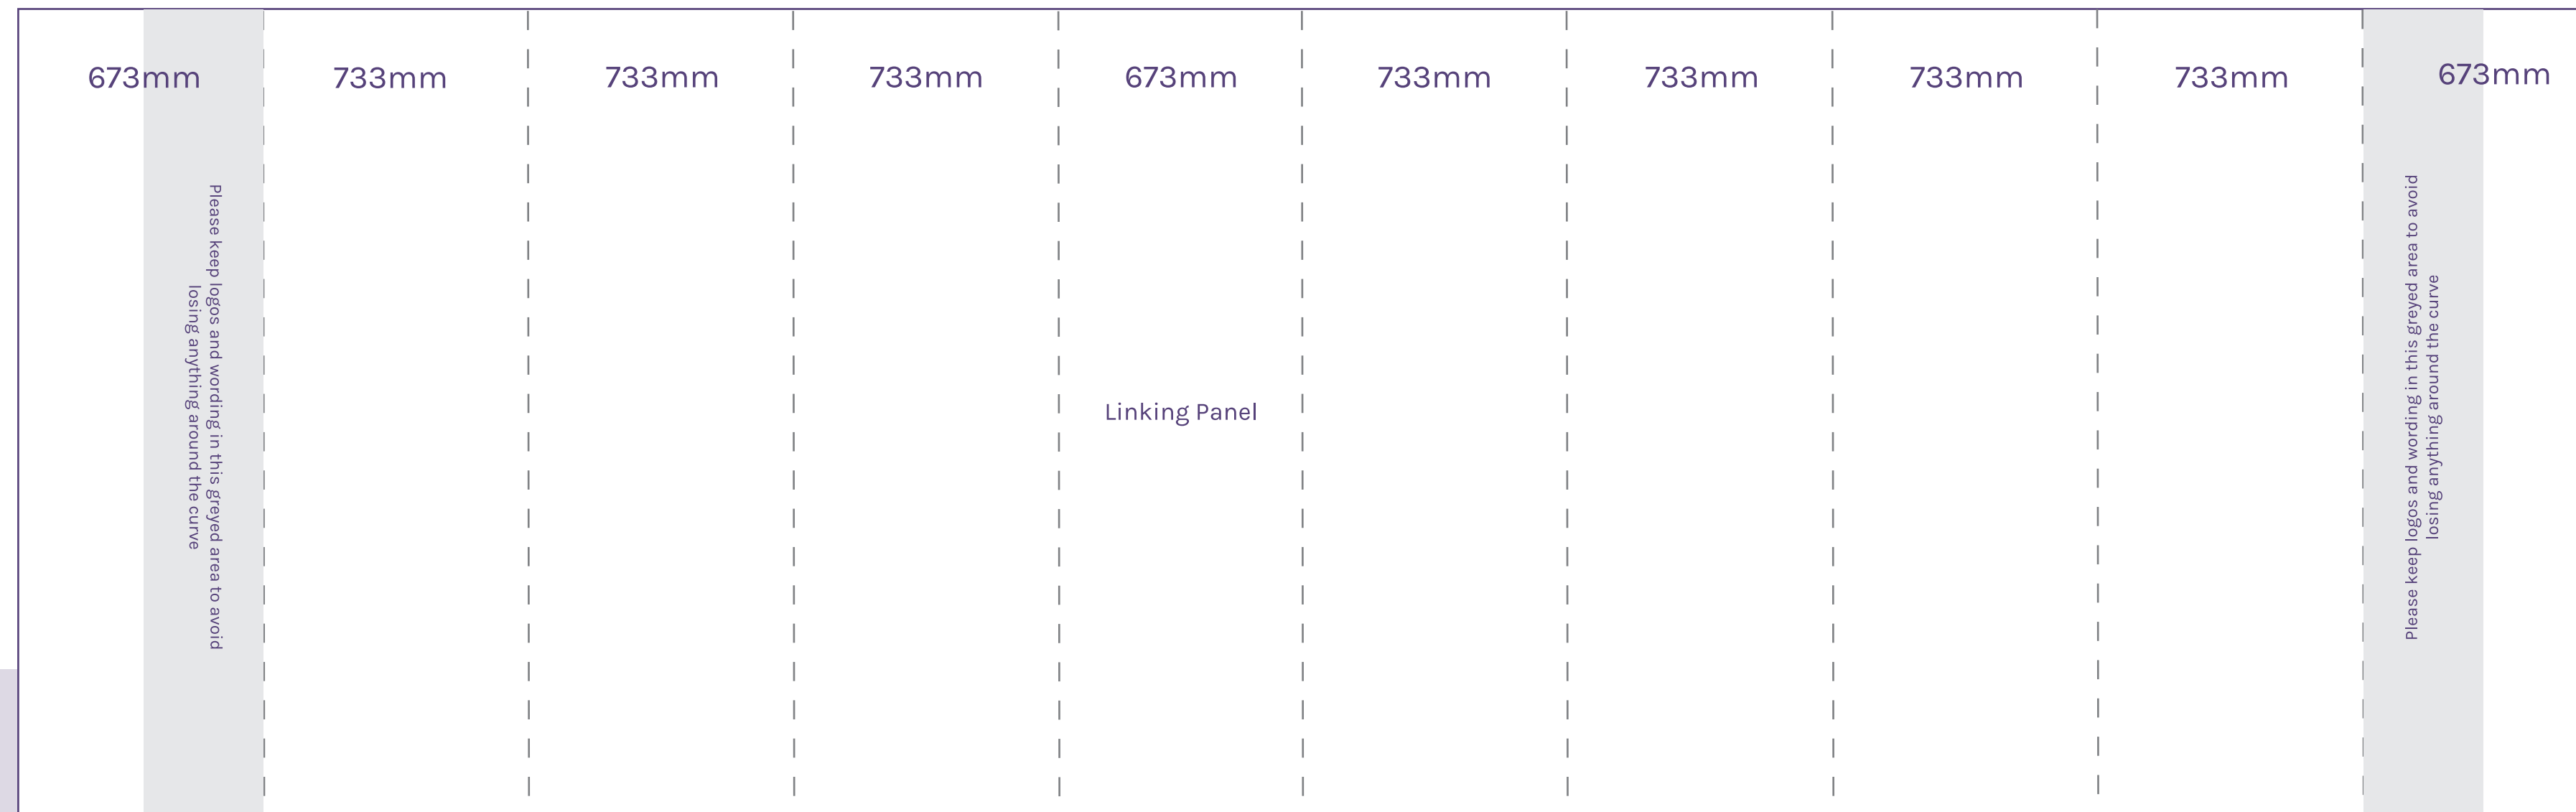

# 3 x 4 Linked Pop up (3m wall to left)

Set as 1 file - 5131mm (w) x 2240mm (h) finished visual area

- Set artwork to be 25% finished size.
- Supply artwork with 20mm bleed and crop marks.
- Set all images and colours to CMYK, if colour match is required please provide colour references.
- File formats to be either high resolution PDF, or vector formats e.g: PDF, SVG, EPS or AI.
- Images to be minimum 300dpi.
- All fonts to be converted to outlines.
- All layers and special effects to be flattened.
- Ensure solid black is set to C:20 M:20 Y:20 K:100.
- Please try to minimise the amount of type that crosses over each panel break.

# 3 x 4 Linked Pop up (3 wall to right)

Set as 1 file - 5131mm (w) x 2240mm (h) finished visual area

- Set artwork to be 25% finished size.
- Supply artwork with 20mm bleed and crop marks.
- Set all images and colours to CMYK, if colour match is required please provide colour references.
- File formats to be either high resolution PDF, or vector formats e.g: PDF, SVG, EPS or AI.
- Images to be minimum 300dpi.
- All fonts to be converted to outlines.
- All layers and special effects to be flattened.
- Ensure solid black is set to C:20 M:20 Y:20 K:100.
- Please try to minimise the amount of type that crosses over each panel break.