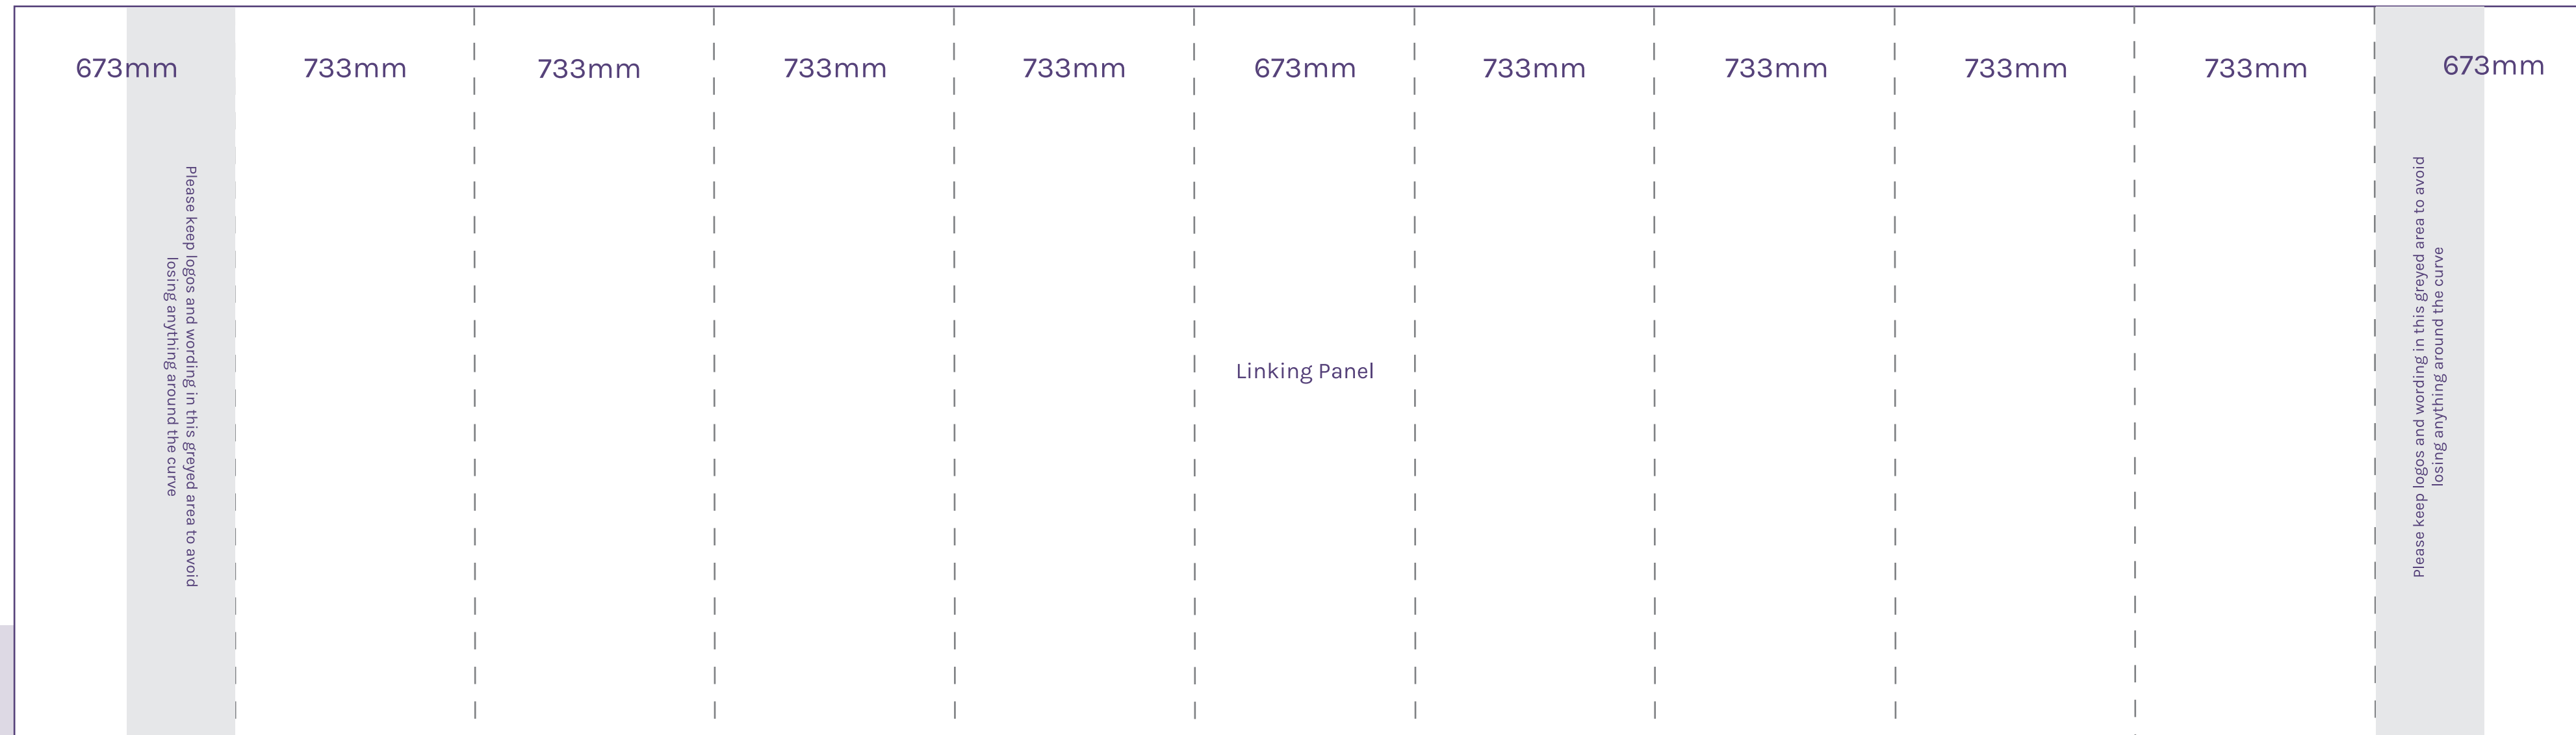

4 x 4 Linked Pop up

Set as 1 file - 5131mm (w) x 2240mm (h) finished visual area

- Set artwork to be 25% finished size.
- Supply artwork with 20mm bleed and crop marks.
- Set all images and colours to CMYK, if colour match is required please provide colour references.
- File formats to be either high resolution PDF, or vector formats e.g: PDF, SVG, EPS or AI.
- Images to be minimum 300dpi.
- All fonts to be converted to outlines.
- All layers and special effects to be flattened.
- Ensure solid black is set to C:20 M:20 Y:20 K:100.
- Please try to minimise the amount of type that crosses over each panel break.