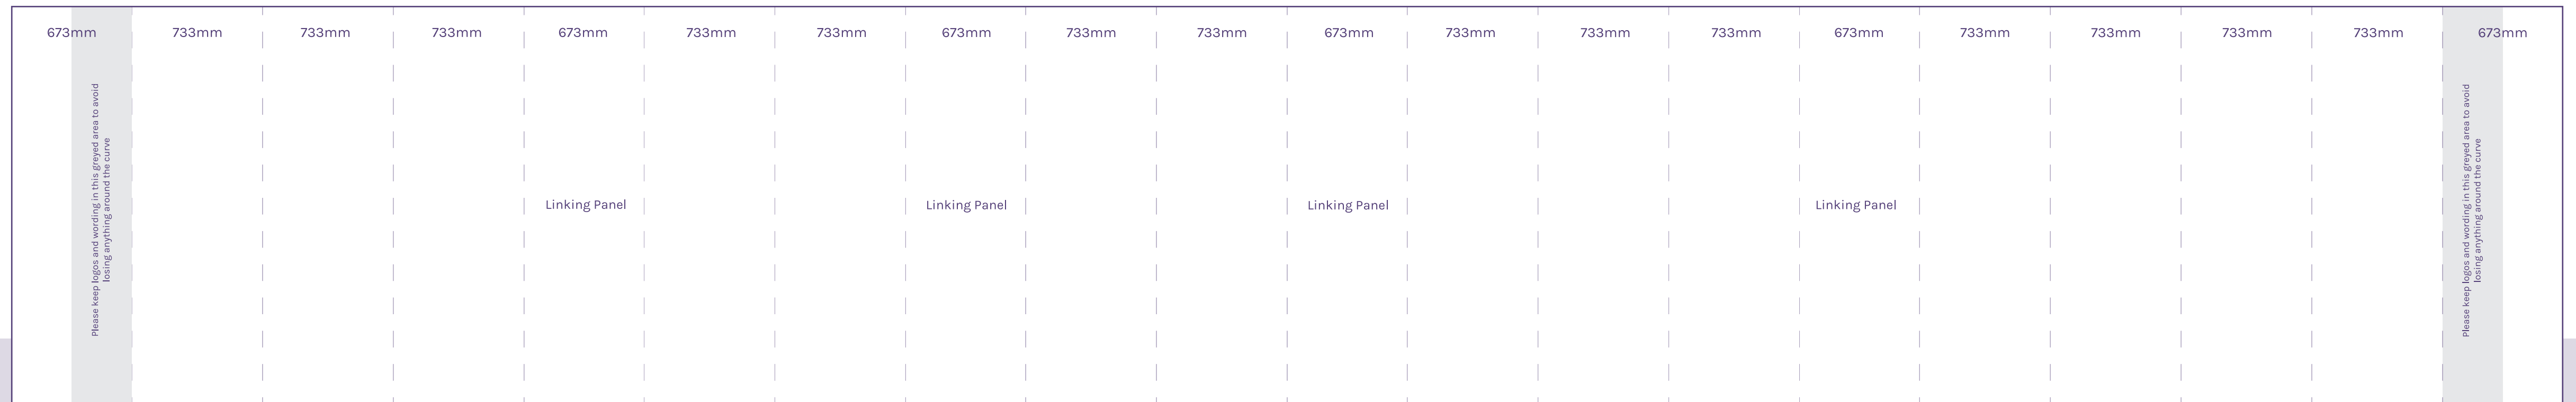

4 x 6 Linked Pop up (4m wall to left)

Set as 1 file - 14300 (w) x 2240mm (h) finished visual area

- Set artwork to be 25% finished size.
- Supply artwork with 20mm bleed and crop marks.
- Set all images and colours to CMYK, if colour match is required please provide colour references.
- File formats to be either high resolution PDF, or vector formats e.g: PDF, SVG, EPS or AI.
- Images to be minimum 300dpi.
- All fonts to be converted to outlines.
- All layers and special effects to be flattened.
- Ensure solid black is set to C:20 M:20 Y:20 K:100.
- Please try to minimise the amount of type that crosses over each panel break.

4 x 6 Linked Pop up (4m wall to right)

Set as 1 file - 14300 (w) x 2240mm (h) finished visual area

- Set artwork to be 25% finished size.
- Supply artwork with 20mm bleed and crop marks.
- Set all images and colours to CMYK, if colour match is required please provide colour references.
- File formats to be either high resolution PDF, or vector formats e.g: PDF, SVG, EPS or AI.
- Images to be minimum 300dpi.
- All fonts to be converted to outlines.
- All layers and special effects to be flattened.
- Ensure solid black is set to C:20 M:20 Y:20 K:100.
- Please try to minimise the amount of type that crosses over each panel break.