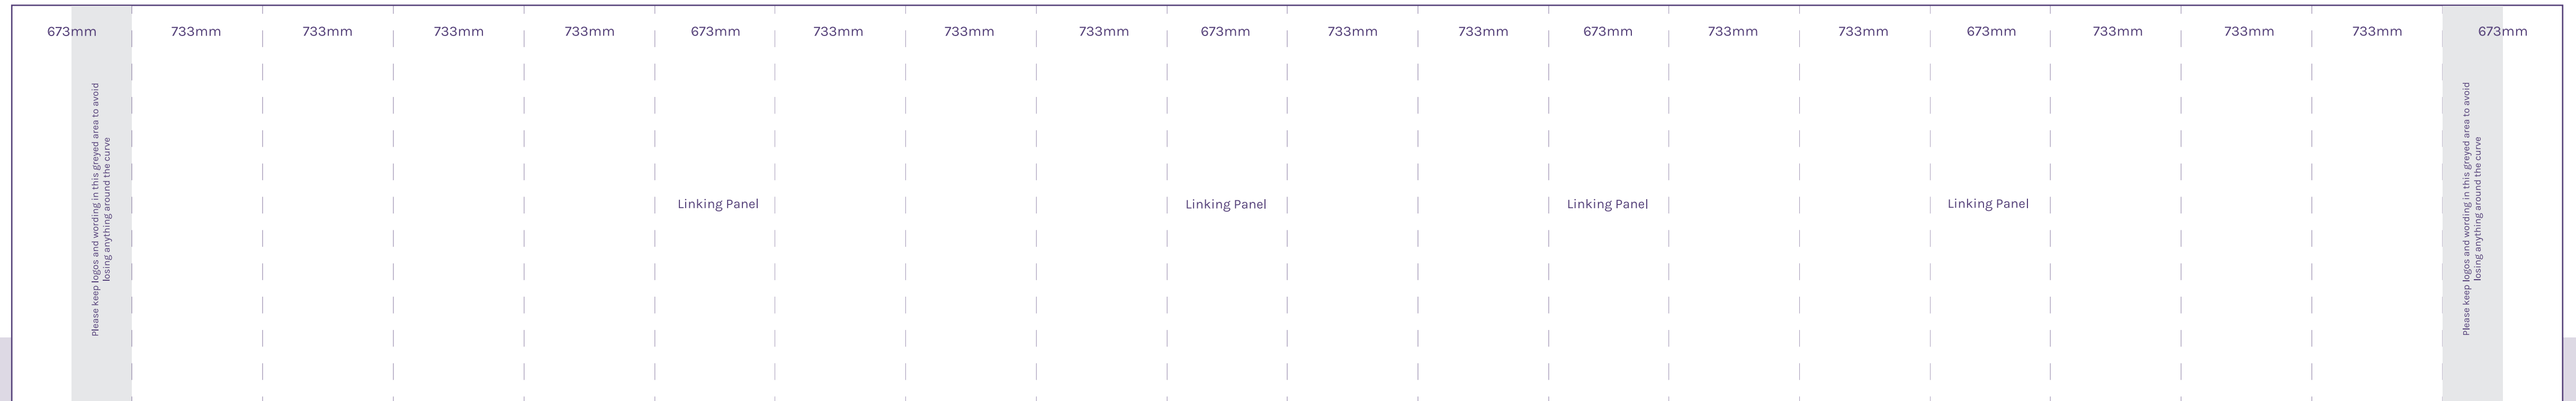

4 x 6 Linked Pop up (4m wall to left)

Set as 1 file - 14300 (w) x 2240mm (h) finished visual area

- Set artwork to be 25% finished size.
- Supply artwork with 20mm bleed and crop marks.
- Set all images and colours to CMYK, if colour match is required please provide colour references.
- File formats to be either high resolution PDF, or vector formats e.g: PDF, SVG, EPS or AI.
- Images to be minimum 300dpi.
- All fonts to be converted to outlines.
- All layers and special effects to be flattened.
- Ensure solid black is set to C:20 M:20 Y:20 K:100.
- Please try to minimise the amount of type that crosses over each panel break.

4 x 6 Linked Pop up (4m wall to right)

Set as 1 file - 14300 (w) x 2240mm (h) finished visual area

- Set artwork to be 25% finished size.
- Supply artwork with 20mm bleed and crop marks.
- Set all images and colours to CMYK, if colour match is required please provide colour references.
- File formats to be either high resolution PDF, or vector formats e.g: PDF, SVG, EPS or AI.
- Images to be minimum 300dpi.
- All fonts to be converted to outlines.
- All layers and special effects to be flattened.
- Ensure solid black is set to C:20 M:20 Y:20 K:100.
- Please try to minimise the amount of type that crosses over each panel break.