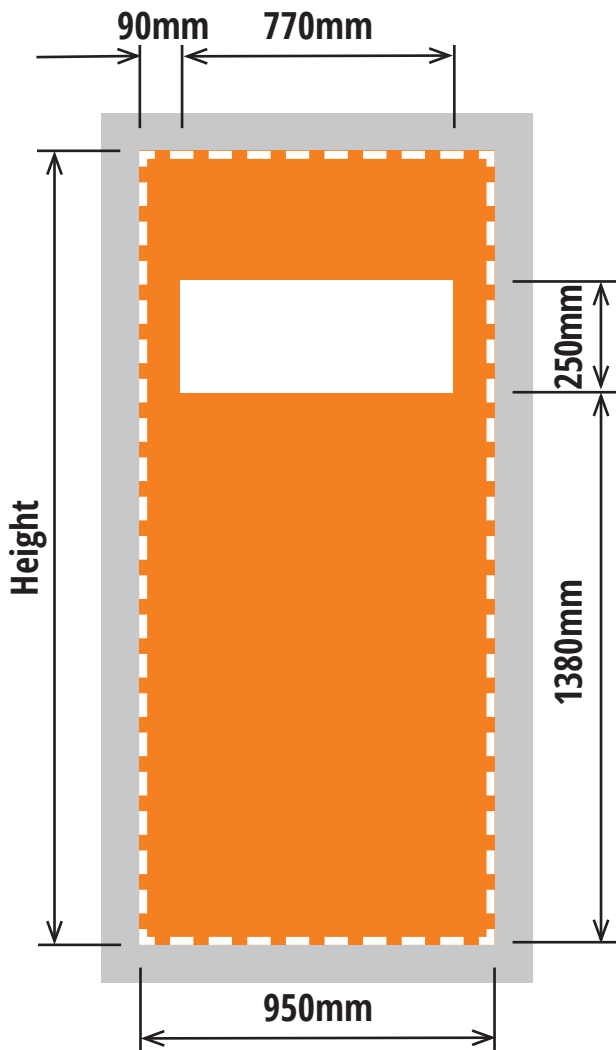

Centro Multimedia - Kit 1 (for 33" to 42" screen) - Graphic Specification

2.0m High

Image print size (inc bleed area)
2010mm(h) x 970mm(w)
(10mm bleed on all 4 sides)

Finished trimmed print size
1990mm(h) x 950mm(w)

Visible graphic area
1990mm(h) x 950mm(w)

2.265m High

Image print size (inc bleed area)
2275mm(h) x 970mm(w)
(10mm bleed on all 4 sides)

Finished trimmed print size
2255mm(h) x 950mm(w)

Visible graphic area
2255mm(h) x 950mm(w)

2.5m High

Image print size (inc bleed area)
2495mm(h) x 970mm(w)
(10mm bleed on all 4 sides)

Finished trimmed print size
2475mm(h) x 950mm(w)

Visible graphic area
2475mm(h) x 950mm(w)

3.0m High

Image print size (inc bleed area)
3005mm(h) x 970mm(w)
(10mm bleed on all 4 sides)

Finished trimmed print size
2985mm(h) x 950mm(w)

Visible graphic area
2985mm(h) x 950mm(w)

Rear View

Magnetic tape applied to all edges of the graphic panel