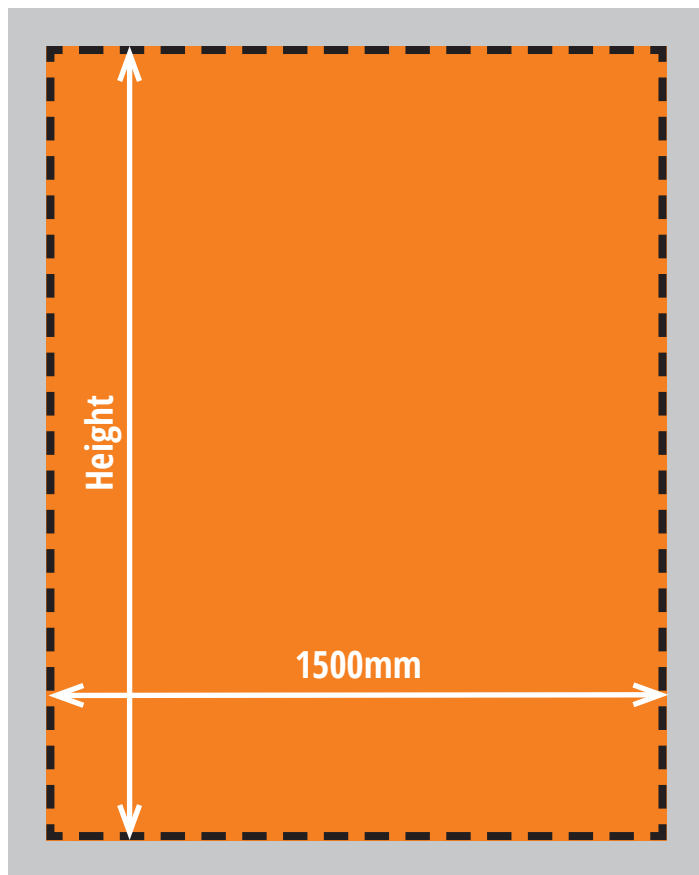

Centro 1 (1500mm wide) - Graphic Specification for rigid panel

2.0m High

Image print size (inc bleed area)
1946mm(h) x 1536mm(w)
(10mm bleed on all 4 sides)

Finished trimmed print size
1926mm(h) x 1516mm(w)

Visible graphic area
1910mm(h) x 1500mm(w)

2.265m High

Image print size (inc bleed area)
2211mm(h) x 1536mm(w)
(10mm bleed on all 4 sides)

Finished trimmed print size
2191mm(h) x 1516mm(w)

Visible graphic area
2175mm(h) x 1500mm(w)

2.5m High

Image print size (inc bleed area)
2446mm(h) x 1536mm(w)
(10mm bleed on all 4 sides)

Finished trimmed print size
2426mm(h) x 1516mm(w)

Visible graphic area
2410mm(h) x 1500mm(w)

3.0m High

Image print size (inc bleed area)
2931mm(h) x 1536mm(w)
(10mm bleed on all 4 sides)

Finished trimmed print size
2911mm(h) x 1516mm(w)

Visible graphic area
2895mm(h) x 1500mm(w)