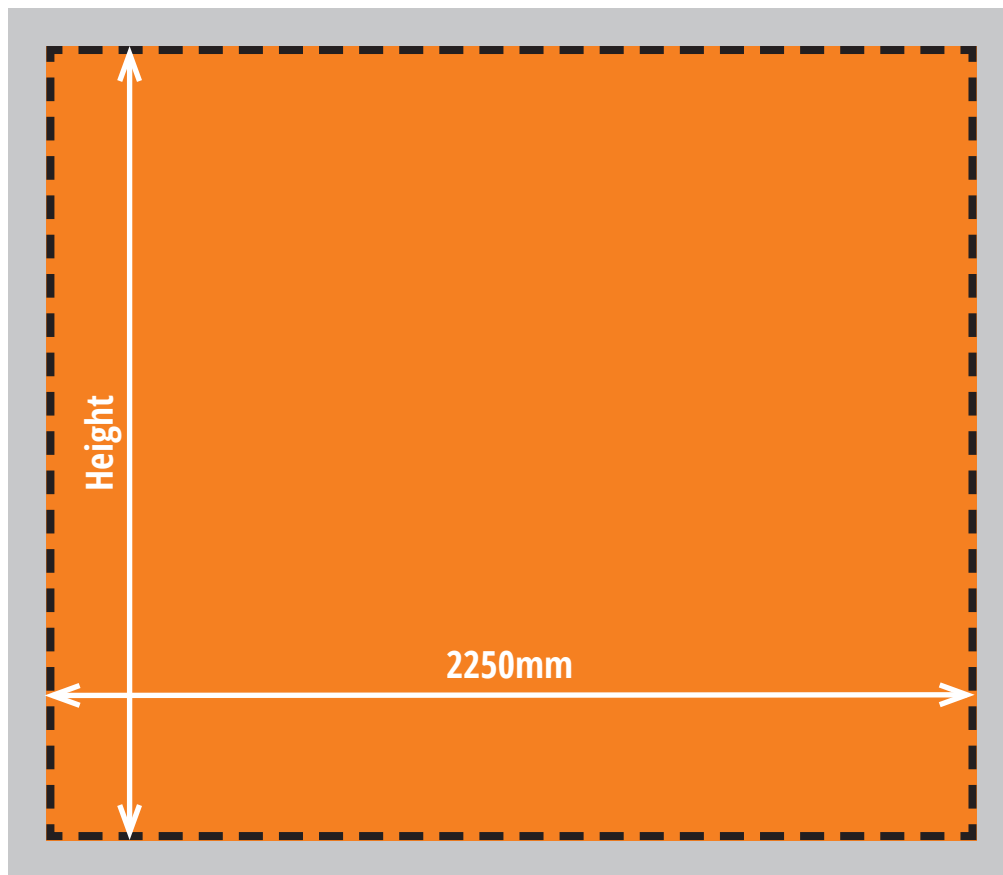

Centro 1 (2250mm wide) - Graphic Specification for rigid panel

2.0m High

Image print size (inc bleed area)
1946mm(h) x 2286mm(w)
(10mm bleed on all 4 sides)

Finished trimmed print size
1926mm(h) x 2266mm(w)

Visible graphic area
1910mm(h) x 2250mm(w)

2.265m High

Image print size (inc bleed area)
2211mm(h) x 2286mm(w)
(10mm bleed on all 4 sides)

Finished trimmed print size
2191mm(h) x 2266mm(w)

Visible graphic area
2175mm(h) x 2250mm(w)

2.5m High

Image print size (inc bleed area)
2446mm(h) x 2286mm(w)
(10mm bleed on all 4 sides)

Finished trimmed print size
2426mm(h) x 2266mm(w)

Visible graphic area
2410mm(h) x 2250mm(w)

3.0m High

Image print size (inc bleed area)
2931mm(h) x 2286mm(w)
(10mm bleed on all 4 sides)

Finished trimmed print size
2911mm(h) x 2266mm(w)

Visible graphic area
2895mm(h) x 2500mm(w)