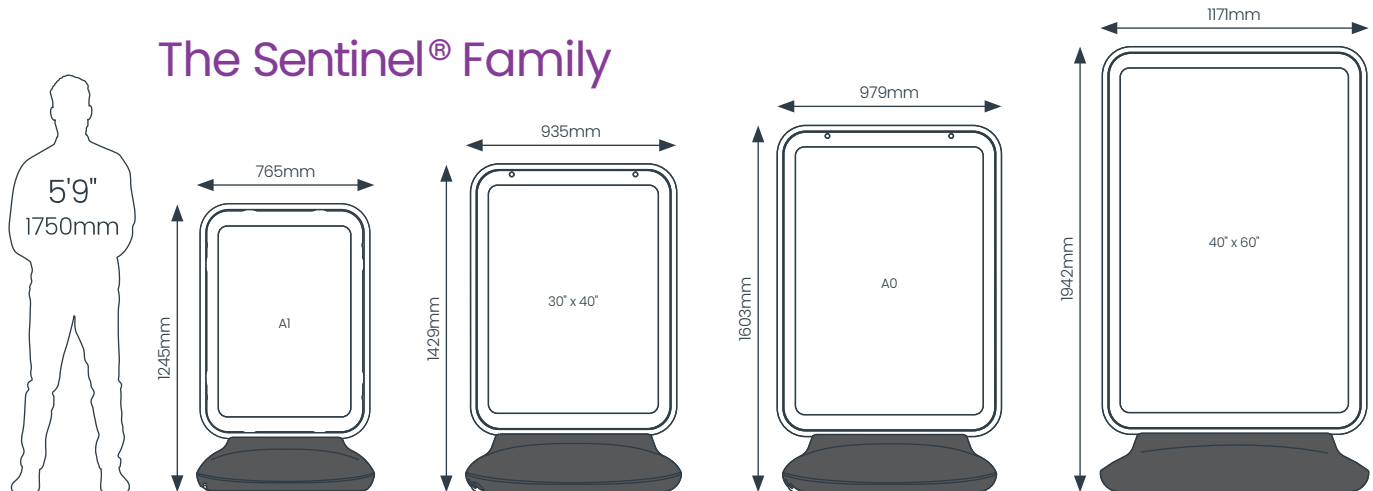

Sentinel®

The ultimate forecourt poster sign.

EU Design Registration No. 000190954

Sentinel® A1 Patent No. 2464773

Instruction Video

- Sentinel® Tactical Header available separately.
- Smooth rounded corners for safety.
- Stainless steel tamper-proof fixings retain poster cover at the top (not A1 size).
- Durable powder coated steel frame (50 x 25mm oval).
- Easy poster change by one person.
- Silver border and frame as standard.
- Back panel can be printed to offer brand presence when posters are not in use (no minimum order quantity).
- Magnetic sealed polycarbonate poster covers offer strength and superior poster protection.
- Black water-fillable base manufactured from recycled polyethylene. Custom colours available (minimum order quantity 25).
- Built-in wheels - easy to move with our purpose designed trolley.

Outdoor (Indoor)
Free-Standing/Floor Mounted

Custom frame colours (minimum order quantity 25) and/or printed border available (no minimum order quantity).

Magnetic poster covers for quick and easy poster change. Bottom opening for larger sizes, side opening for A1.

Sentinel® working hard for major retailers across the country.

Purpose-designed trolley available separately.

Fully recyclable lighter-weight water-fillable base option available for 30" x 40" and A0 sizes. Contact us for more details.

The Sentinel® Family

Poster Size	Display Area (mm)	O/A Dimensions (w x h x d mm)	Weight (kg) Empty/Full	Stock Colour Frame/Base	Order Code
A1	580 x 830	765 x 1245 x 650	18.5/65	Silver/Black	SENA1STD + SENA1BASE
30" x 40"	748 x 1004	935 x 1429 x 704	27/99		SEN34MK4GG + SEN34BASE
A0	827 x 1178	979 x 1603 x 704	31/103		SENA0MK4GG2 + SEN34BASE
40" x 60"	1002 x 1512	1171 x 1942 x 894	37.5/150		SEN46MK4GG + SEN46BASE