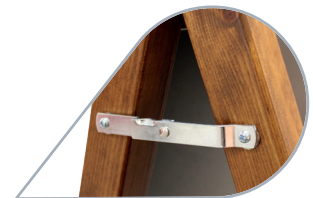

We only use sustainable and certified timber sourced from approved sawmills and distributors.

All models feature:

- 2-coat, low VOC, stained and satin lacquered for excellent weather protection.
- Stock 'Country Oak' finish.
- Good grain definition to emphasise real wood appeal.
- Single side locking-stay for stability on small and medium frames, 2 side locking-stays on large frames.
- Non-slip rubber feet.
- Precision mitres and joints – joinery quality.
- Hard-wearing laminate chalk panels for traditional chalk or liquid chalk pens.
- Bespoke sizes and colours available subject to minimum order quantity.

Rubber feet.

Durable finish.

Precision joinery.

Locking stay.

Our Woodworkz® Chalk A-Board range offers 7 models across 3 styles.

- Direct to surface print available (no minimum order quantity).
- Custom frame colours and sizes available to order (minimum order quantity 10).

Standard Full Frame

- 3 sizes – small, medium and large.
- 45 x 21mm frame profile.
- 6mm exterior chalk-face laminated MDF panels.
- Fully recyclable.

Premium Full Frame

- 2 sizes – medium and large.
- 45 x 45mm frame profile.
- 6mm exterior chalk-face laminated MDF panels.
- Fully recyclable.

Premium Reversible

- 2 sizes – medium and large.
- 45 x 45mm frame profile.
- 3mm high pressure laminate (HPL) reversible slide-in curve-topped panels.
- Recyclable: frame, steel locking stays and hinges.