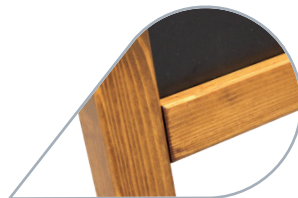

Chalk A-Boards by Woodworkz®

Woodworkz® is our joinery-quality brand of in-house manufactured real wood sign and display products.

Large Premium Full Frame

Medium Premium Reversible

Small Standard Full Frame

We only use sustainable and certified timber sourced from approved sawmills and distributors.

All models feature:

- 2-coat, low VOC, stained and satin lacquered for excellent weather protection.
- Stock 'Country Oak' finish.
- Good grain definition to emphasise real wood appeal.
- Single side locking-stay for stability on small and medium frames, 2 side locking-stays on large frames.
- Non-slip rubber feet.
- Precision mitres and joints – joinery quality.
- Hard-wearing laminate chalk panels for traditional chalk or liquid chalk pens.
- Bespoke sizes and colours available subject to minimum order quantity.

Rubber feet.

Durable finish.

Precision joinery.

Locking stay.

Our Woodworkz® Chalk A-Board range offers 7 models across 3 styles.

- Direct to surface print available (no minimum order quantity).
- Custom frame colours and sizes available to order (minimum order quantity 10).

Premium Reversible

- 2 sizes – medium and large.
- 45 x 45mm frame profile.
- 3mm high pressure laminate (HPL) reversible slide-in curve-topped panels.
- Recyclable: frame, steel locking stays and hinges.