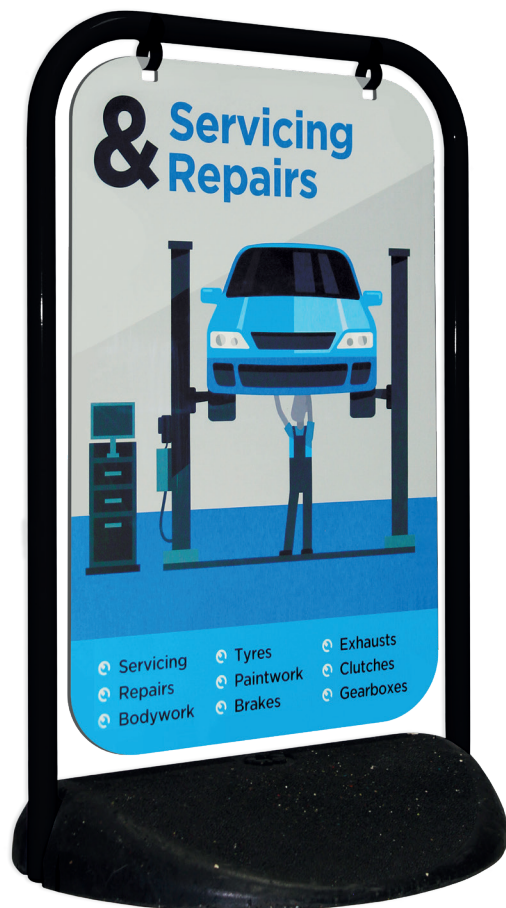

Swinger 2

Our top selling Swinger model.

Patent No. 2549613
Instruction Video

- Gloss white aluminium panel (500 x 750 x 0.9mm) – ideal for direct to surface print or vinyl graphics.
- Alternative top opening polycarbonate double sided A2 poster pocket with magnetic seals.
- Poster pocket designed with header area for permanent branding – ideal for either direct to surface print or vinyl graphics.
- Stylish steel tube frame (32mm diameter) – available in black or white from stock.
- Frames available in any RAL colour (minimum order quantity 25).
- Patented D-Flex panel hangers make panel fitting quick and easy.
- Solid black recycled PVC base provides excellent stability.
- Clip-on Tactical Headers also available, giving extra promotional space at minimal cost.

Simply lift frame through 90 degrees.

Easy access top-opening poster pocket.

Fully Recyclable

Display Type	Display Area (mm)	O/A Dimensions (w x h x d mm)	Weight (kg)	Frame Colour	Poster Pocket Colour	Order Code
Aluminium Panel	500 x 750	602 x 926 x 525	13.5	White	-	SWING2ALIW
				Black	-	SWING2ALIB
Poster Pocket	400 x 575 (A2)	602 x 926 x 525	13.5	White	White	SWING2PSTW
				Black	Black	SWING2PSTB

Poster Option

Outdoor (Indoor)
Free-Standing/Floor Mounted