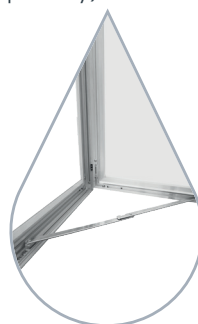

Slimlok Poster Case

Stylish poster display cases with lockable doors.

Express made to order stock colours (below) have no minimum order quantity

- 52 x 30mm profile durable aluminium frame.
- Vandal resistant 1.5mm polycarbonate glazing panel
- Internal clips hold posters securely in place and allows for quick and easy poster change.
- Ideal for outdoor use.
- Door stays supplied as standard on stock units at A1 size or larger.
- A1 size and larger have two locks.
- Other sizes are available, made to order, with or without stays (no minimum order quantity).

Each poster case supplied with a set of keys.

Door stays on larger sizes as standard.

Internal clips hold posters securely in place.

Signal White
RAL 9003

Dusty Grey
RAL 7037

Traffic Red
RAL 3020

Ultramarine
Blue RAL 5002

Sapphire Blue
RAL 5003

Moss Green
RAL 6005

Recyclable: aluminium frames, polycarbonate glazing panel

Poster Size	Display Area (mm)	O/A Dimensions (w x h x d mm)	Weight (kg)	Order Code (without door stays)		Order Code (with door stays)	
				Silver	Black	Silver	Black
A4	186 x 273	291 x 378 x 32	2	SKA4MK3(W)	SKA4MK3BLK	-	-
A3	273 x 396	378 x 501 x 32	2.5	SKA3MK3(W)	SKA3MK3BLK	-	-
A2	396 x 570	501 x 675 x 32	3.5	SKA2MK3(W)	SKA2MK3BLK	-	-
20" x 30"	484 x 738	589 x 843 x 32	5	SK2030MK3(W)	SK2030MK3BLK	-	-
A1	570 x 817	675 x 922 x 32	6	-	-	SKA1MK3WS(W)	SKA1MK3WSBLK
30" x 40"	738 x 992	843 x 1097 x 32	8	-	-	SK3040MK3WS(W)	SK3040MK3WSBLK
A0	817 x 1165	922 x 1270 x 32	9	-	-	SKA0MK3WS(W)	SKA0MK3WSBLK(W)
40" x 60"	992 x 1500	1097 x 1605 x 32	13	-	-	SK4060MK3WS	SK4060MK3WSBLK