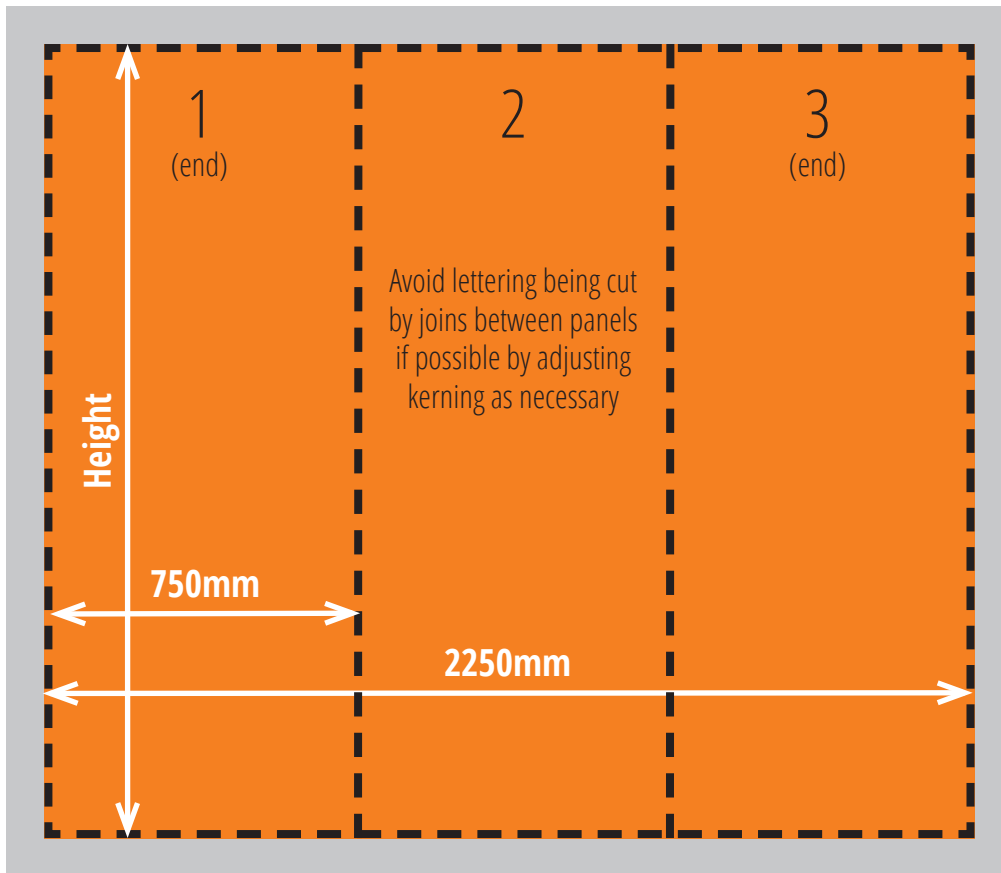

Centro 2 Straight (2250mm wide) - Graphic Specification

2.0m High

Image print size (inc bleed area)
2010mm(h) x 2270mm(w)
(10mm bleed on all 4 sides)

Finished trimmed print size
1990mm(h) x 2250mm(w)
(3 panels 750mm wide)

Visible graphic area
1990mm(h) x 2250mm(w)

2.265m High

Image print size (inc bleed area)
2275mm(h) x 2270mm(w)
(10mm bleed on all 4 sides)

Finished trimmed print size
2255mm(h) x 2250mm(w)
(3 panels 750mm wide)

Visible graphic area
2255mm(h) x 2250mm(w)

2.5m High

Image print size (inc bleed area)
2495mm(h) x 2270mm(w)
(10mm bleed on all 4 sides)

Finished trimmed print size
2475mm(h) x 2250mm(w)
(3 panels 750mm wide)

Visible graphic area
2475mm(h) x 2250mm(w)

3.0m High

Image print size (inc bleed area)
3005mm(h) x 2270mm(w)
(10mm bleed on all 4 sides)

Finished trimmed print size
2985mm(h) x 2250mm(w)
(3 panels 750mm wide)