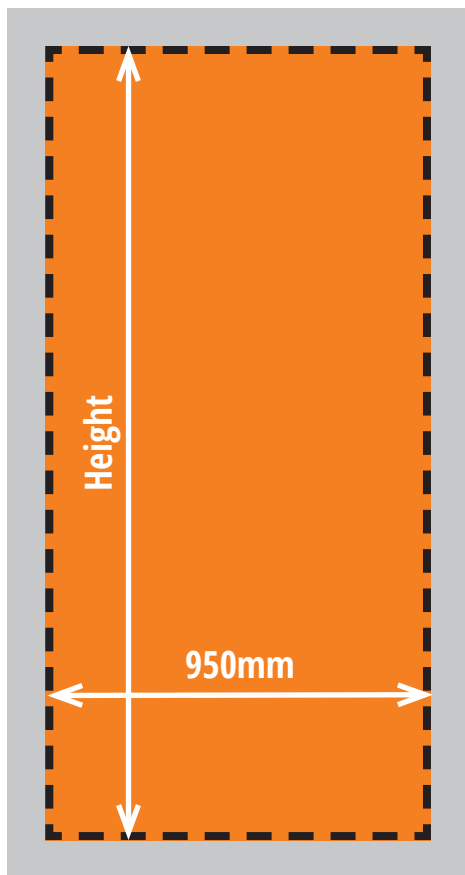

Centro 2 Straight (950mm wide) - Graphic Specification

2.0m High

Image print size (inc bleed area)
2010mm(h) x 970mm(w)
(10mm bleed on all 4 sides)

Finished trimmed print size
1990mm(h) x 950mm(w)

Visible graphic area
1990mm(h) x 950mm(w)

2.265m High

Image print size (inc bleed area)
2275mm(h) x 970mm(w)
(10mm bleed on all 4 sides)

Finished trimmed print size
2255mm(h) x 950mm(w)

Visible graphic area
2255mm(h) x 950mm(w)

2.5m High

Image print size (inc bleed area)
2495mm(h) x 970mm(w)
(10mm bleed on all 4 sides)

Finished trimmed print size
2475mm(h) x 950mm(w)

Visible graphic area
2475mm(h) x 950mm(w)

3.0m High

Image print size (inc bleed area)
3005mm(h) x 970mm(w)
(10mm bleed on all 4 sides)

Finished trimmed print size
2985mm(h) x 950mm(w)

Visible graphic area
2985mm(h) x 950mm(w)